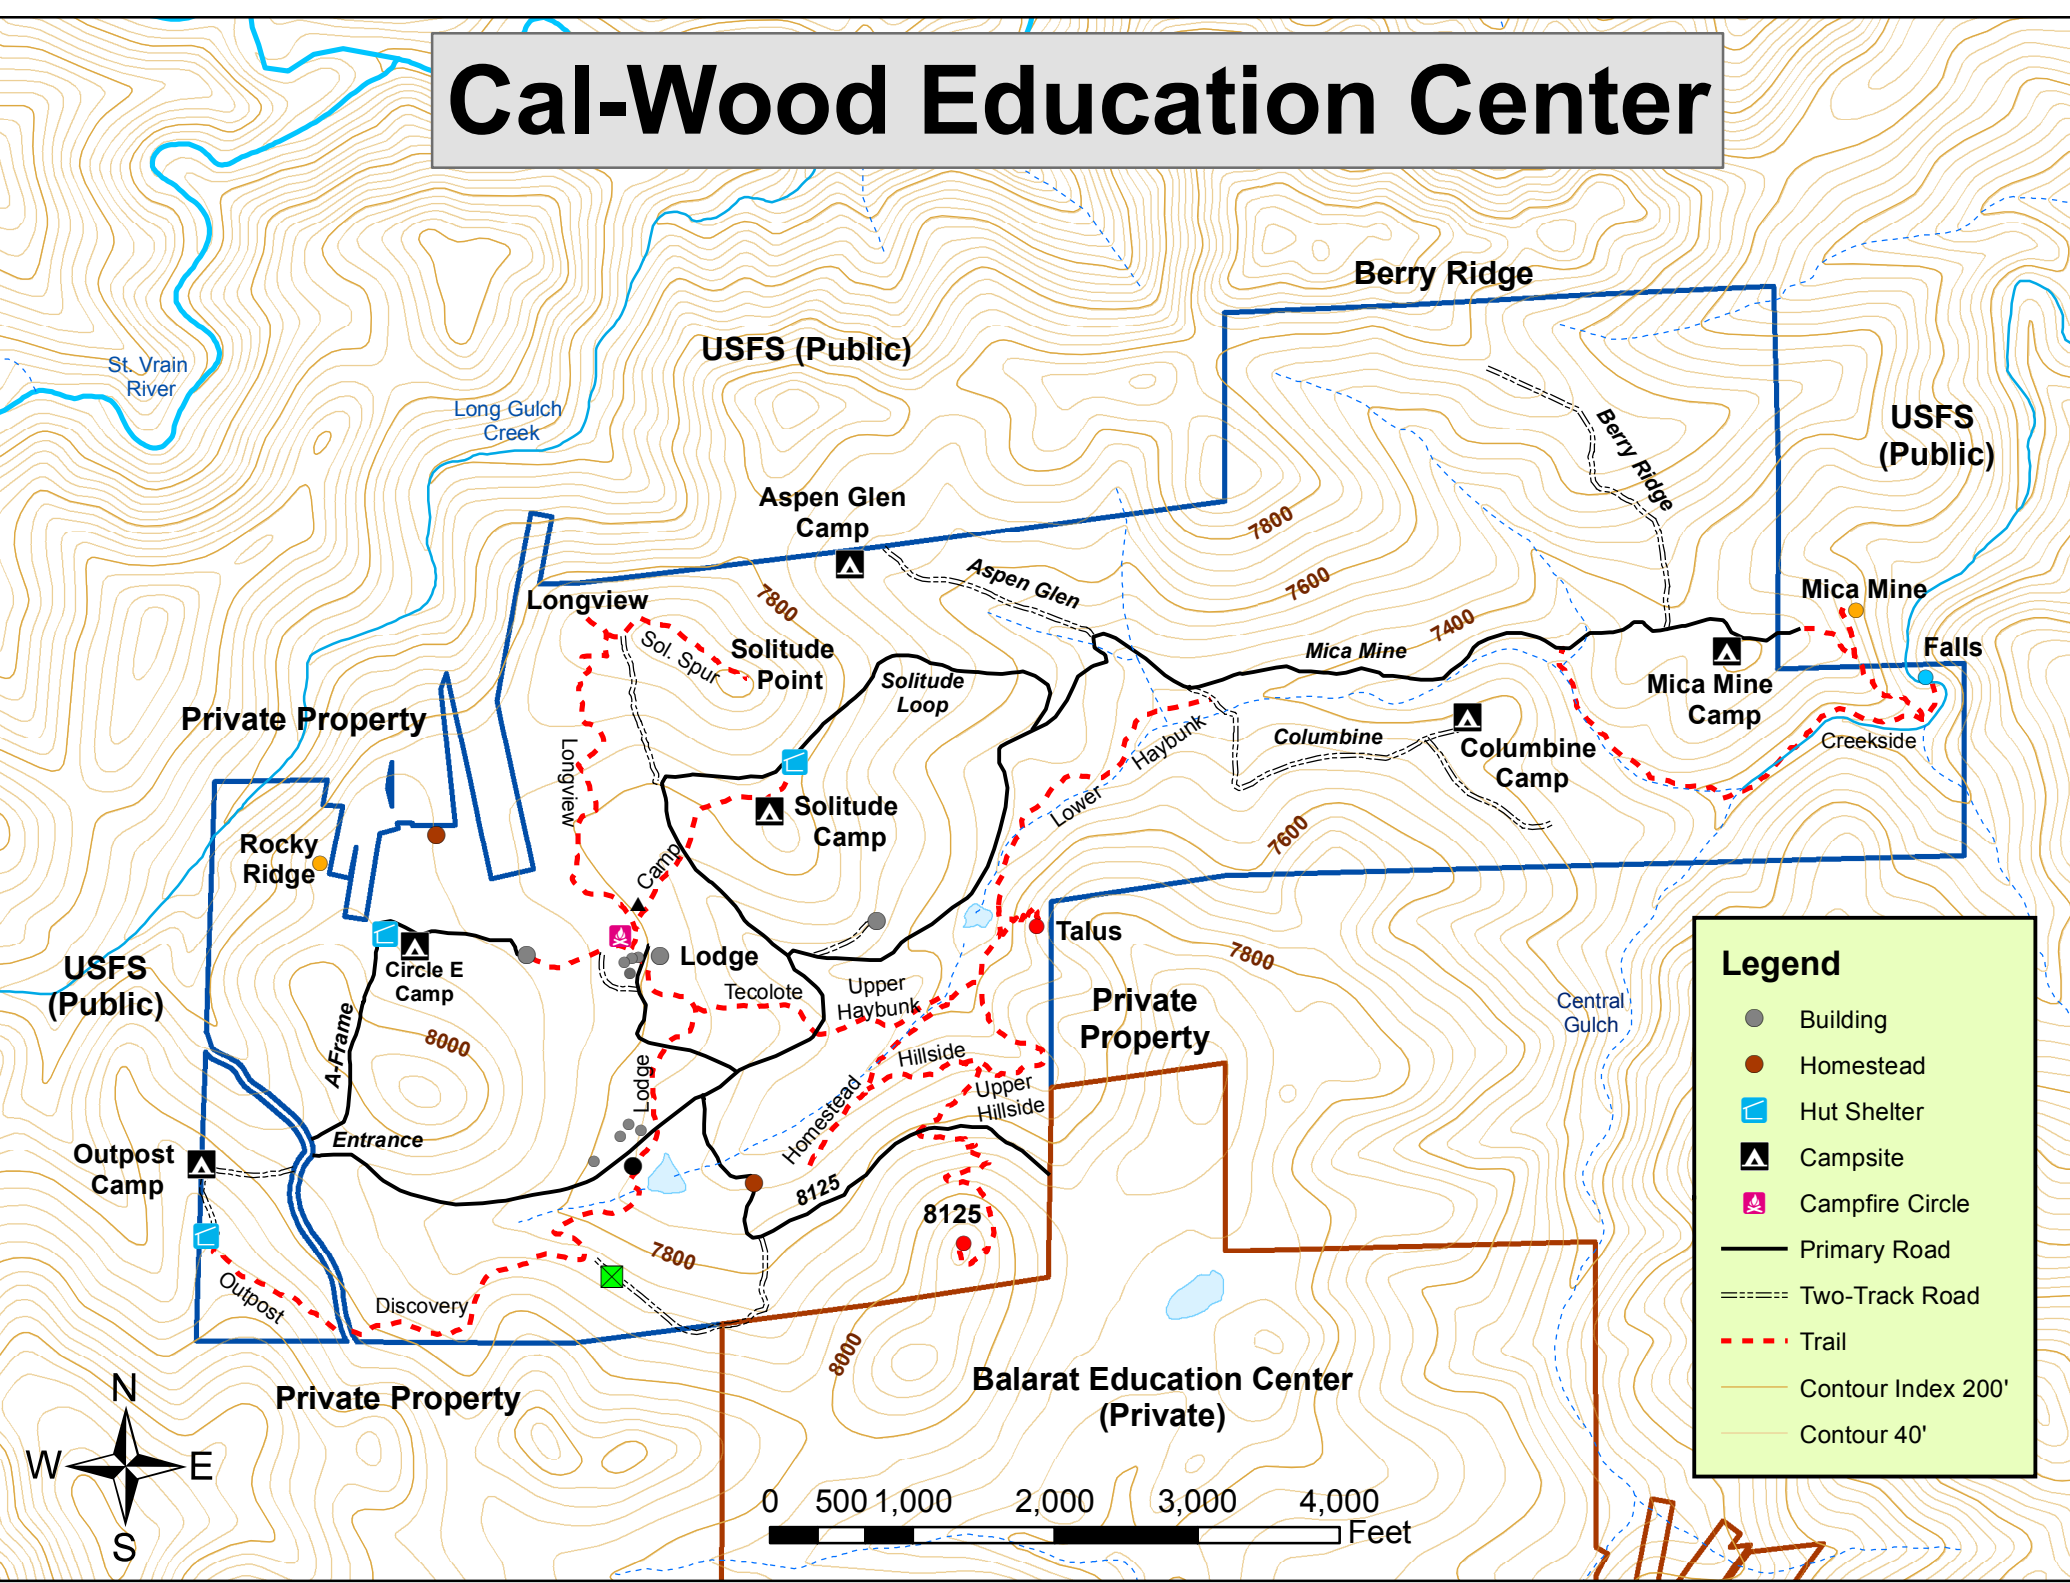

# Cal-Wood Education Center

### Legend

- Building
- Homestead
- Hut Shelter
- ▲ Campsite
- Campfire Circle
- Primary Road
- - - - Two-Track Road
- - - - Trail
- Contour Index 200'
- Contour 40'