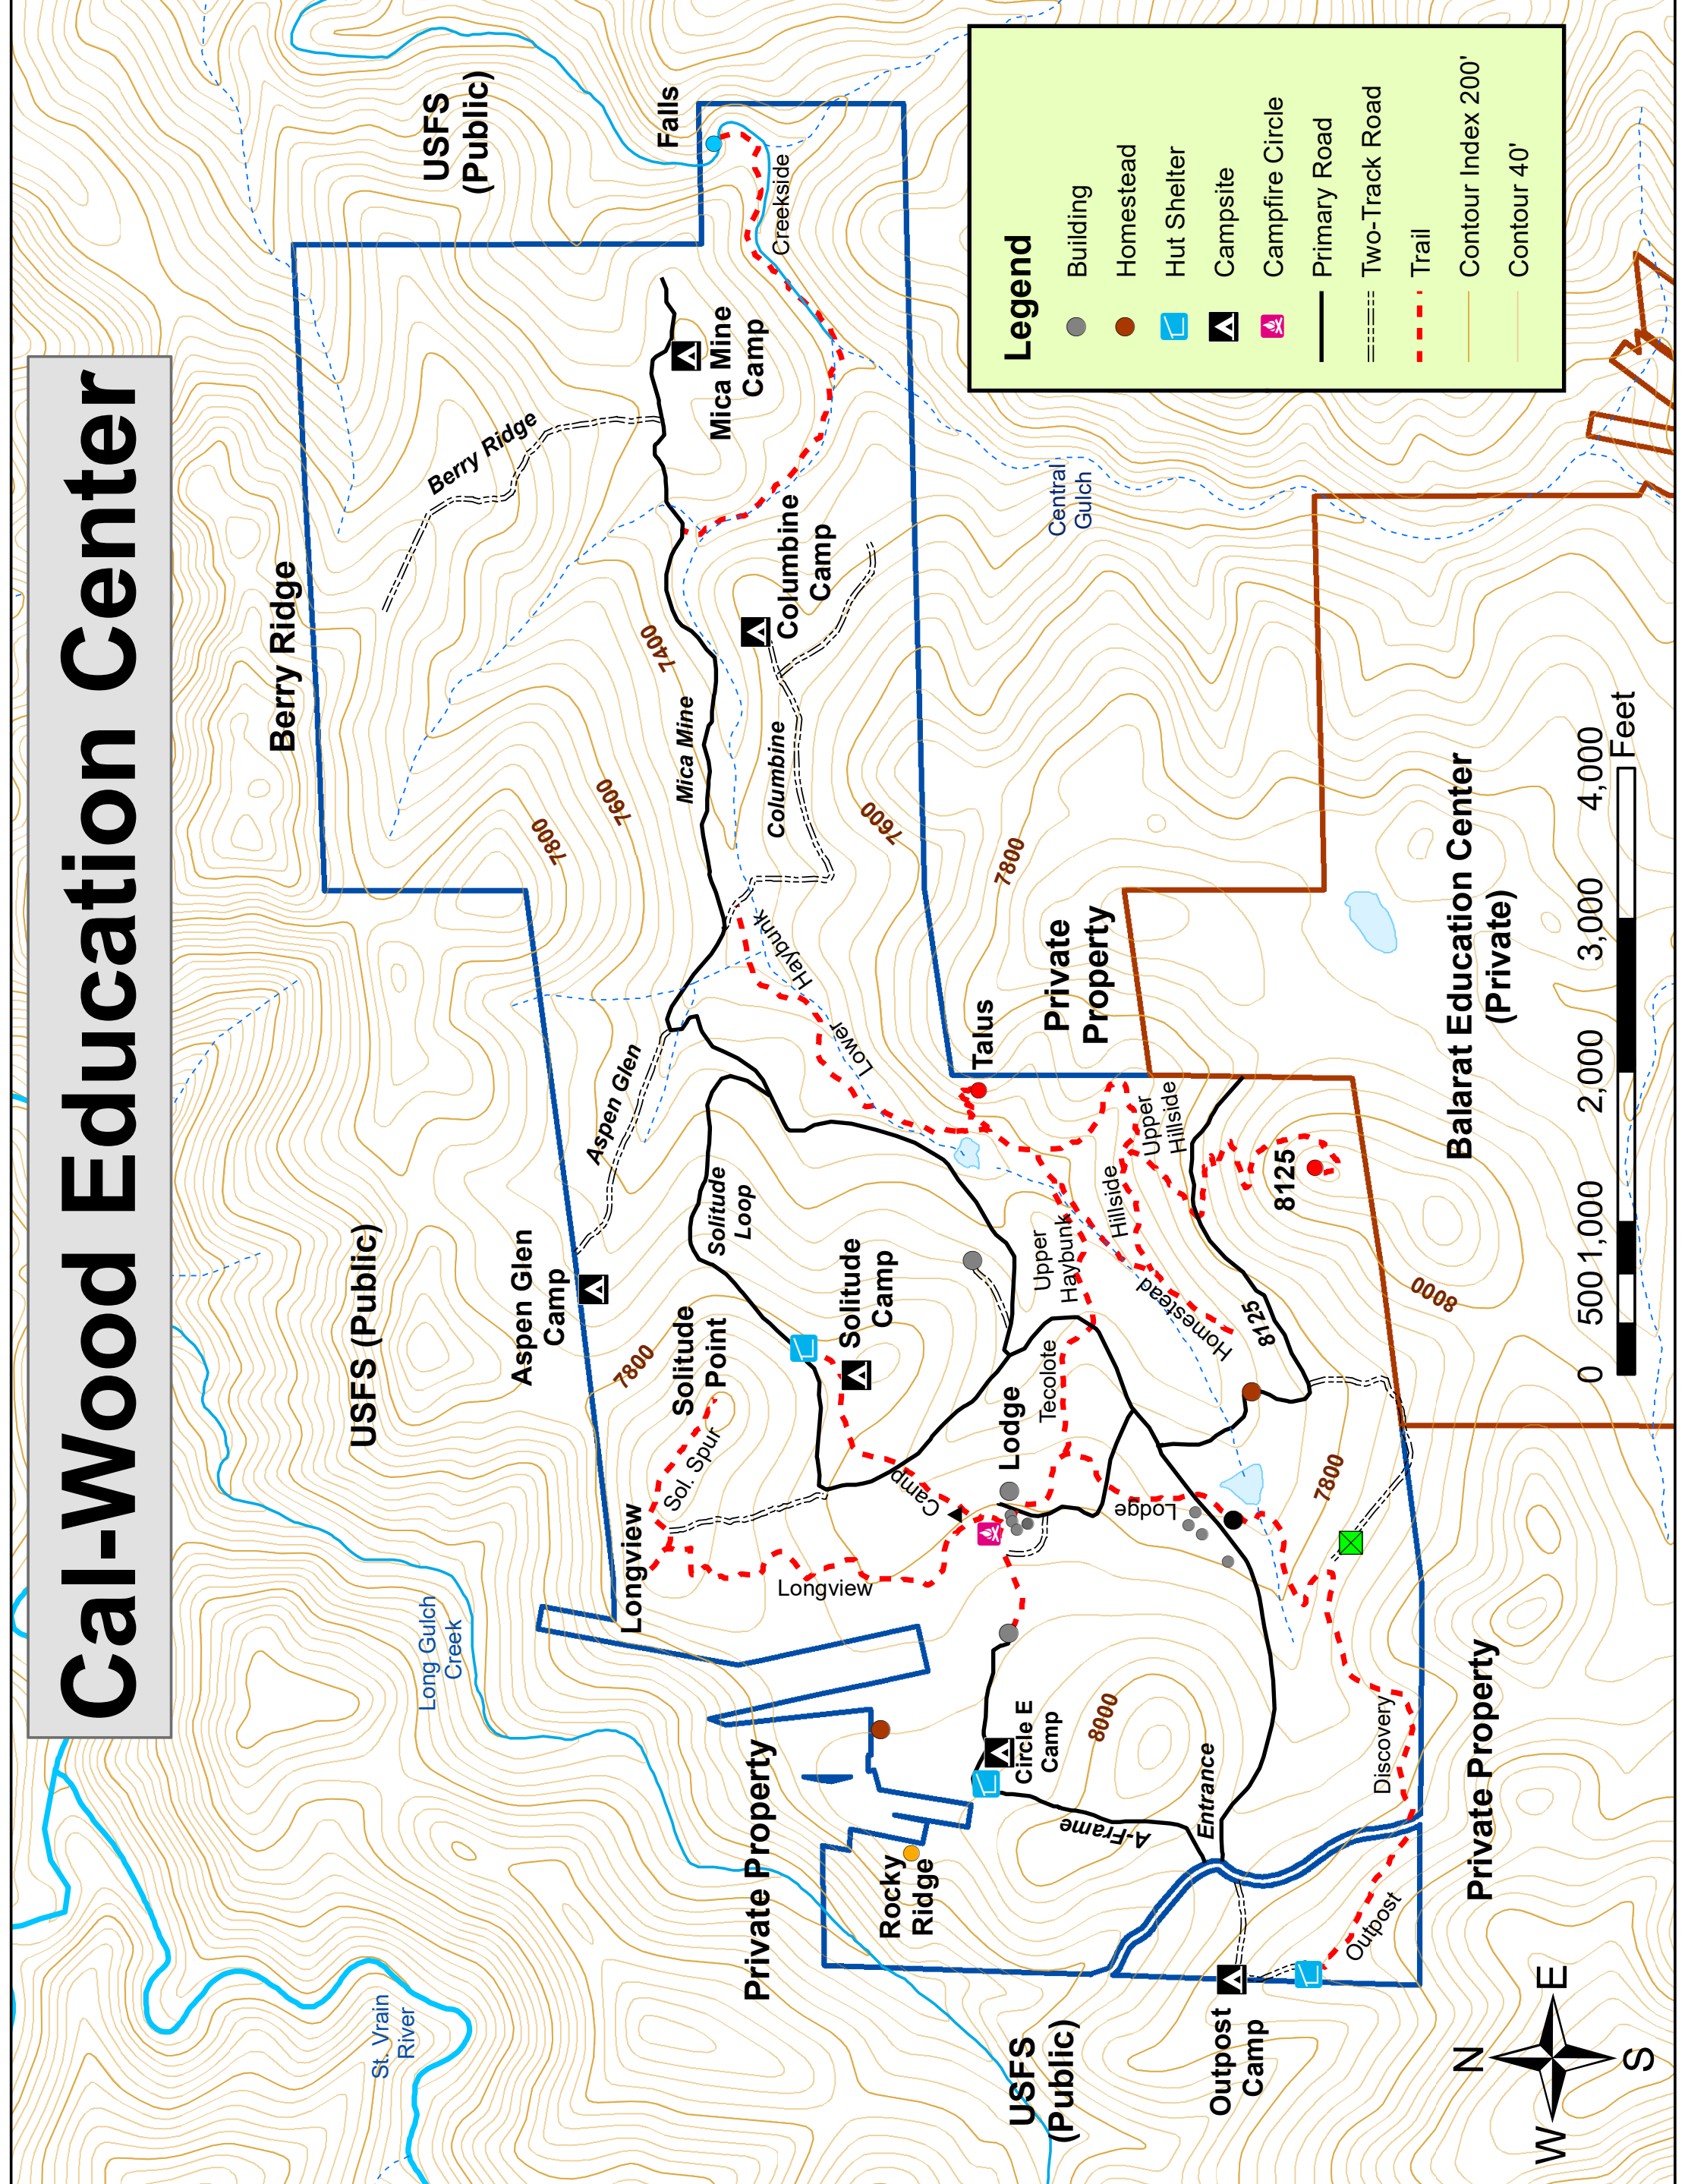

Cal-Wood Education Center

USFS
(Public)

Berry Ridge

USFS (Public)

Long Gulch
Creek

St. Vrain
River

Falls

Mica Mine
Camp

Columbine
Camp

Aspen Glen
Camp

Solitude
Loop

Solitude
Camp

Upper
Haybunk
Hillside

Lodge

Tecolote
Camp

Lodge

8000

Discovery

Outpost

USFS
(Public)

Outpost
Camp

Balarat Education Center
(Private)

Private Property

Legend

- Building
- Homestead
- Hut Shelter
- ▲ Campsite
- Campfire Circle
- Primary Road
- Two-Track Road
- - - Trail
- Contour Index 200'
- Contour 40'